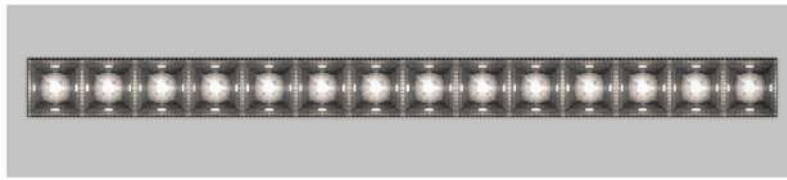

divinity lights

The image features three concentric, glowing circular light fixtures, likely chandeliers, arranged in a spiral pattern. Each fixture is composed of numerous small, bright lights. The background is a light gray with a subtle, repeating diamond or lattice pattern. The overall aesthetic is elegant and modern.

LUMINA BLOOM

LUMINA BLOOM SERIES

LUMINA BLOOM LINEAR PENDANT

Lumina Bloom is a system born from the fusion of optical, structural, and production elements, brought to life through transparency. At its core there is an optical cell,

engineered for maximum efficiency and optimal perception. Much like a cell, it reproduces and collaborates within the system, creating a seamless flow

The optical calculation daringly embraces the material's transparency, achieving a flawless blend of all the elements typically found in a lighting control system.

> 80 / 90 / 95

MATERIAL & FINISH

ALUMINIUM WITH SILVER FINISH

LUMINA BLOOM LINEAR PENDANT

- Lumina bloom linear pendant sleek and slim linear fixture has:
- Luminaire housing of extruded aluminium
- No visible screw
- Snap-fit system
- LED PCB mounted on insert design with heat sink
- Bottom opening for easy maintenance
- Pendant with cable suspension
- M6 bolt for M6 fastener
- Energy-efficient LED