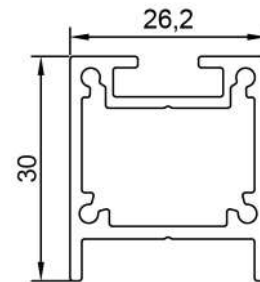

Single Line Diagram

Pendant