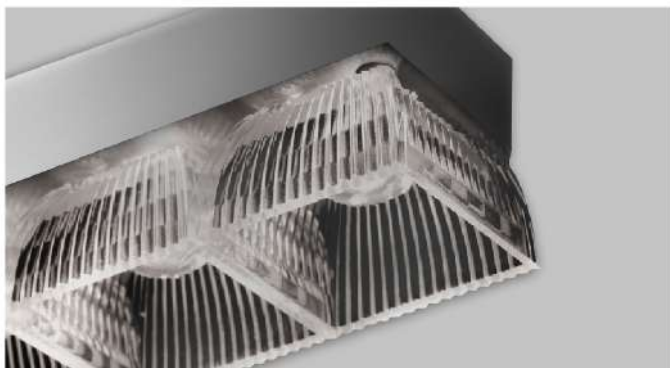

divinity lights

The image features three concentric, glowing circular light fixtures, likely chandeliers, arranged in a spiral pattern. Each fixture is composed of numerous small, bright lights. The background is a light gray with a subtle, repeating diamond or lattice pattern. The overall aesthetic is elegant and modern.

LUMINA BLOOM

LUMINA BLOOM SERIES

LUMINA BLOOM LINEAR PENDANT

Lumina Bloom is a system born from the fusion of optical, structural, and production elements, brought to life through transparency. At its core there is an optical cell,

engineered for maximum efficiency and optimal perception. Much like a cell, it reproduces and collaborates within the system, creating a seamless flow

The optical calculation daringly embraces the material's transparency, achieving a flawless blend of all the elements typically found in a lighting control system.

> 80 / 90 / 95

MATERIAL & FINISH

ALUMINIUM WITH SILVER FINISH

LUMINA BLOOM LINEAR PENDANT

- Lumina bloom linear pendant sleek and slim linear fixture has:
- Luminaire housing of extruded aluminium
- No visible screw
- Snap-fit system
- LED PCB mounted on insert design with heat sink
- Bottom opening for easy maintenance
- Pendant with cable suspension
- M6 bolt for M6 fastener
- Energy-efficient LED